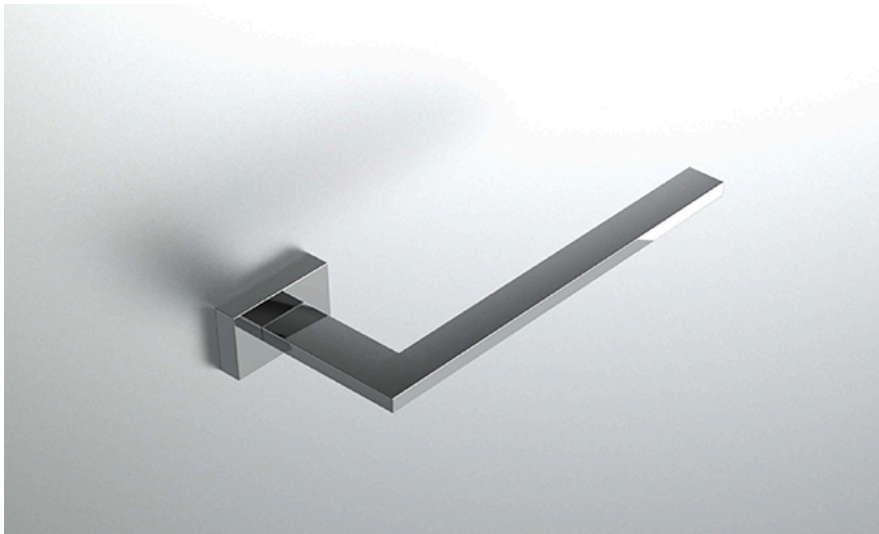

neelnox

LET
THERE
BE **DESIGN.**

FEATURES

- Premium 304 Grade Stainless Steel
- Solid Mount Construction
- Concealed Installation Hardware
- State of the art wall anchors included for installation on Dry wall or Tile

COLLECTION ARGYLE

TOWEL RING

Model	Product	Finishes Available
ARG-TWR2R	Towel Ring (Facing Right)	Multiple finishes available. Over 23 finishes to choose from.
ARG-TWR2L	Towel Ring (Facing Left)	

FINISHES			
	Polished (-P)	Antique Copper (-ACOP)	Polished Gold (-PGLD)
	Brushed (-B)	Polished Brass (-PBRS)	Brushed Copper (-BCOP)
	Brushed Gold (-BGLD)	Matte White (-WHT)	Brushed Rose Gold (-BRGD)
	Matte Black (-BLK)	Brushed Modern Bronze (-BMBRZ)	Brushed Black (-BRBLK)
	Oil Rubbed Bronze (-ORB)	Glossy White (-GWHT)	Polished Black (-PBLK)
	Brushed Brass (-BBRS)	Polished Rose Gold (-PRGD)	Antique Nickel (-ANKL)
	Brushed Bronze (-BBRZ)	Unlacquered Brass (-UBRS)	Black Nickel (-NKBL)
	Antique Brass (-ABRS)	Polished Nickel (-PNKL)	